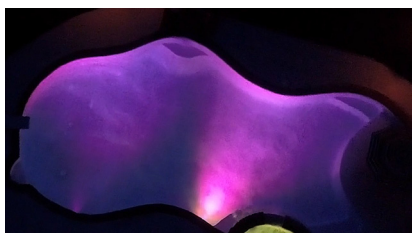

INTELLIBRITE®

ARCHITECTURAL SERIES LIGHTS

Illuminate your customers' nighttime pool experiences.

You're a leading pool pro. We're a pool lighting leader. Together, we can help your customers' pool experiences shine brighter and more beautifully than ever before with our biggest illumination innovation to enter the pool industry.

- IntelliBrite Architectural Series Color Pool Light is now **60%** brighter and **50%** more energy efficient.*
- IntelliBrite Architectural Series White Pool Light is now **80%** more energy efficient, consuming **44%** less power and maintaining the same brightness.**

◀ BEFORE

Unevenly lit pool with dark areas.